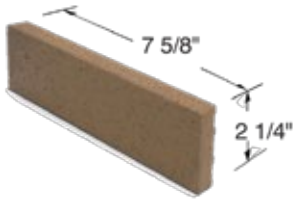

Colors

105 Fieldstone

310 Main Street

350 Main Street Flashed

458 Brownstone Flashed

Please Note: Colors are as accurate as printed representations can be. For final color selection refer to current actual color samples.

Shapes

Modular Field

Modular Corner

Modular Edge Cap

Blend Idea

90% 350 Main Street Flashed & 10% 458 Brownstone Flashed

Finish

All METROBRICK® Top Four products have a "Velour" finish.