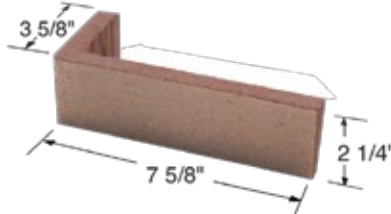

Colors

105 Fieldstone

310 Main Street

350 Main Street Flashed

458 Brownstone Flashed

Please Note: Colors are as accurate as printed representations can be. For final color selection refer to current actual color samples.

Shapes

Modular Field

Modular Corner

Modular Edge Cap

Blend Idea

90% 350 Main Street Flashed & 10% 458 Brownstone Flashed

Finish

All METROBRICK® Top Four products have a "Velour" finish.