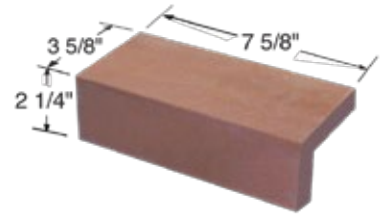

Colors

105 Fieldstone

310 Main Street

350 Main Street Flashed

458 Brownstone Flashed

Please Note: Colors are as accurate as printed representations can be. For final color selection refer to current actual color samples.

Shapes

Modular Field

Modular Corner

Modular Edge Cap

Blend Idea

90% 350 Main Street Flashed & 10% 458 Brownstone Flashed

Finish

All METROBRICK® Top Four products have a "Velour" finish.